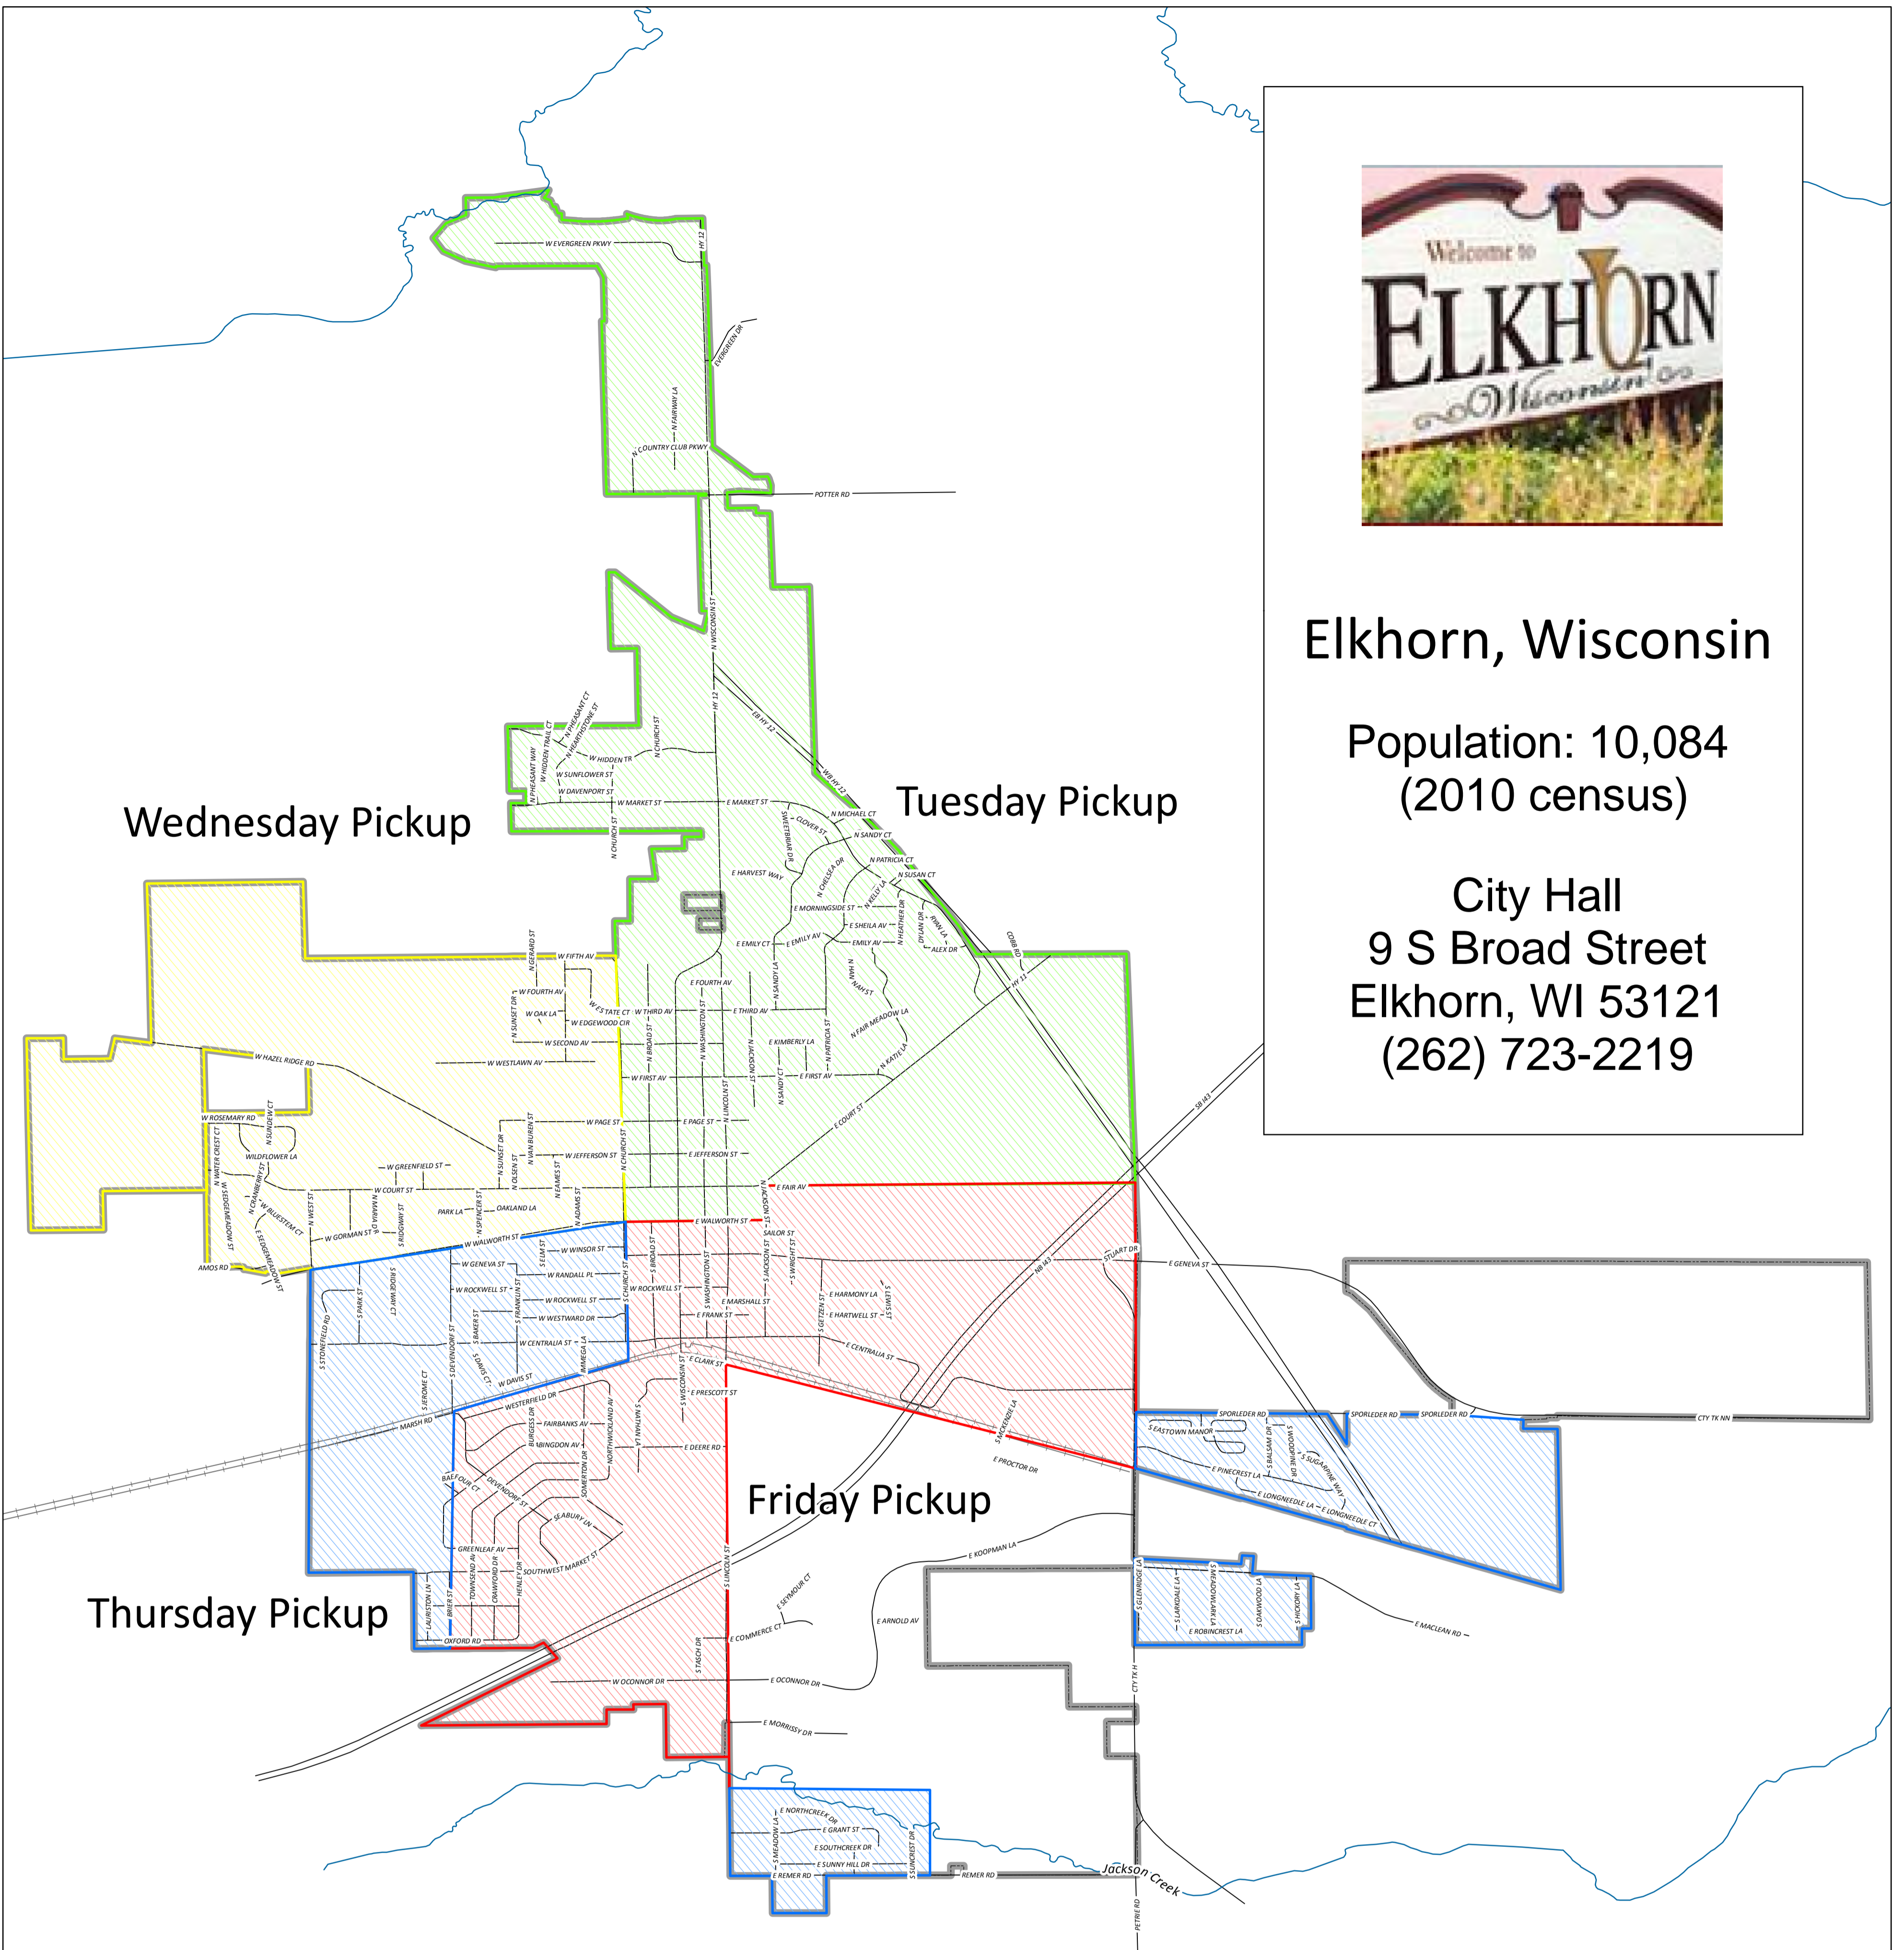

Elkhorn, Wisconsin

Population: 10,084
(2010 census)

City Hall
9 S Broad Street
Elkhorn, WI 53121
(262) 723-2219

Elkhorn Refuse Pickup Areas - July 2011

Elkhorn Pickup Days

-  Tuesday Pickup
-  Wednesday Pickup
-  Thursday Pickup
-  Friday Pickup